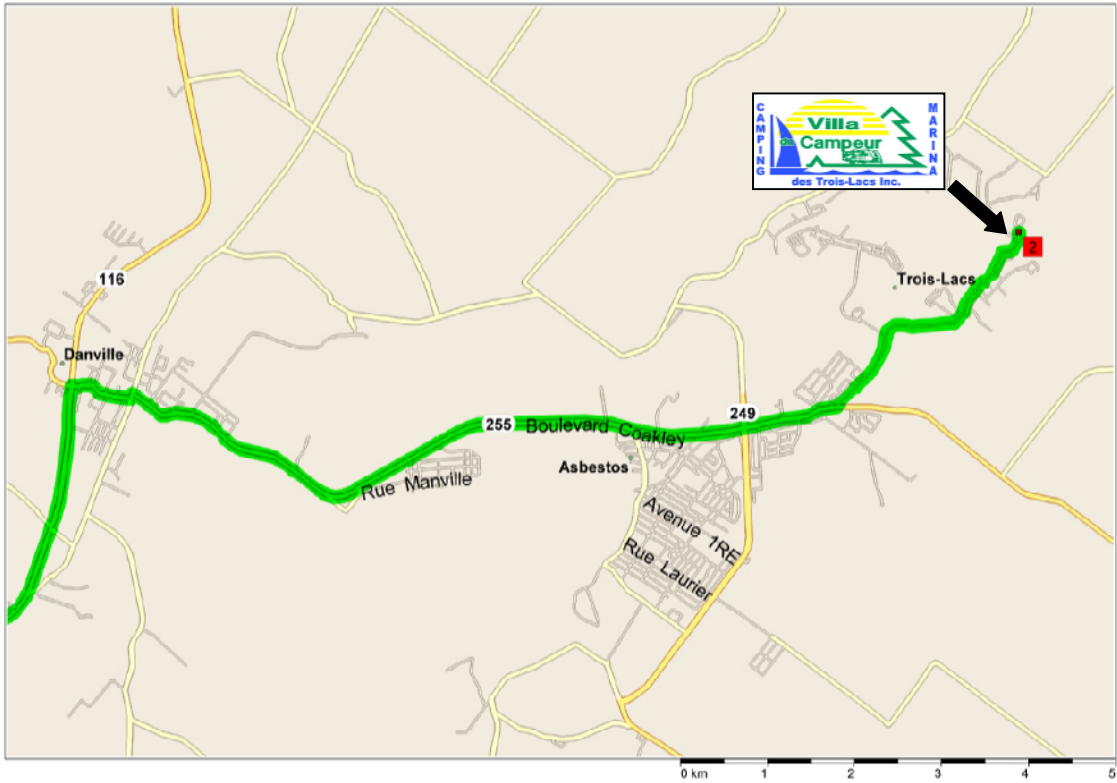

Driving directions from Sherbrooke (Highway 55)

#	Instructions	KM
1	From highway 55, take SOUTH for Windsor / Richmond directions	33.7 km
2	Take exit 88 (Richmond/Melbourne). Turn left on the road 116, EAST direction.	-
3	Continue on road 116 EAST.	3.7 km
4	Arrived at Richmond, at the red light, turn left for Danville direction (you will still be on road 116 EAST).	-
5	Continue on road 116 EAST.	16.8 km
6	Arrived at Danville, at the red light, turn right on Daniel Johnson street (road 255).	-
7	At stop sign, turn left on Grove street (road 255).	-
8	Turn right on Water street.	-
9	Continue on Water street (the street becomes the road 255). Arrived at Asbestos, keep straight on red light and again straight on stop sign.	-
10	Turn left on Trois-Lacs road, just between the PETRO-T gas station & the convenience store.	8.8 km
11	Keep always straight on the Trois-Lacs until you see the campsite indications (the road name changes to Larochelle road)	-

Overview details Danville - Asbestos

Overview details Trois-Lacs area